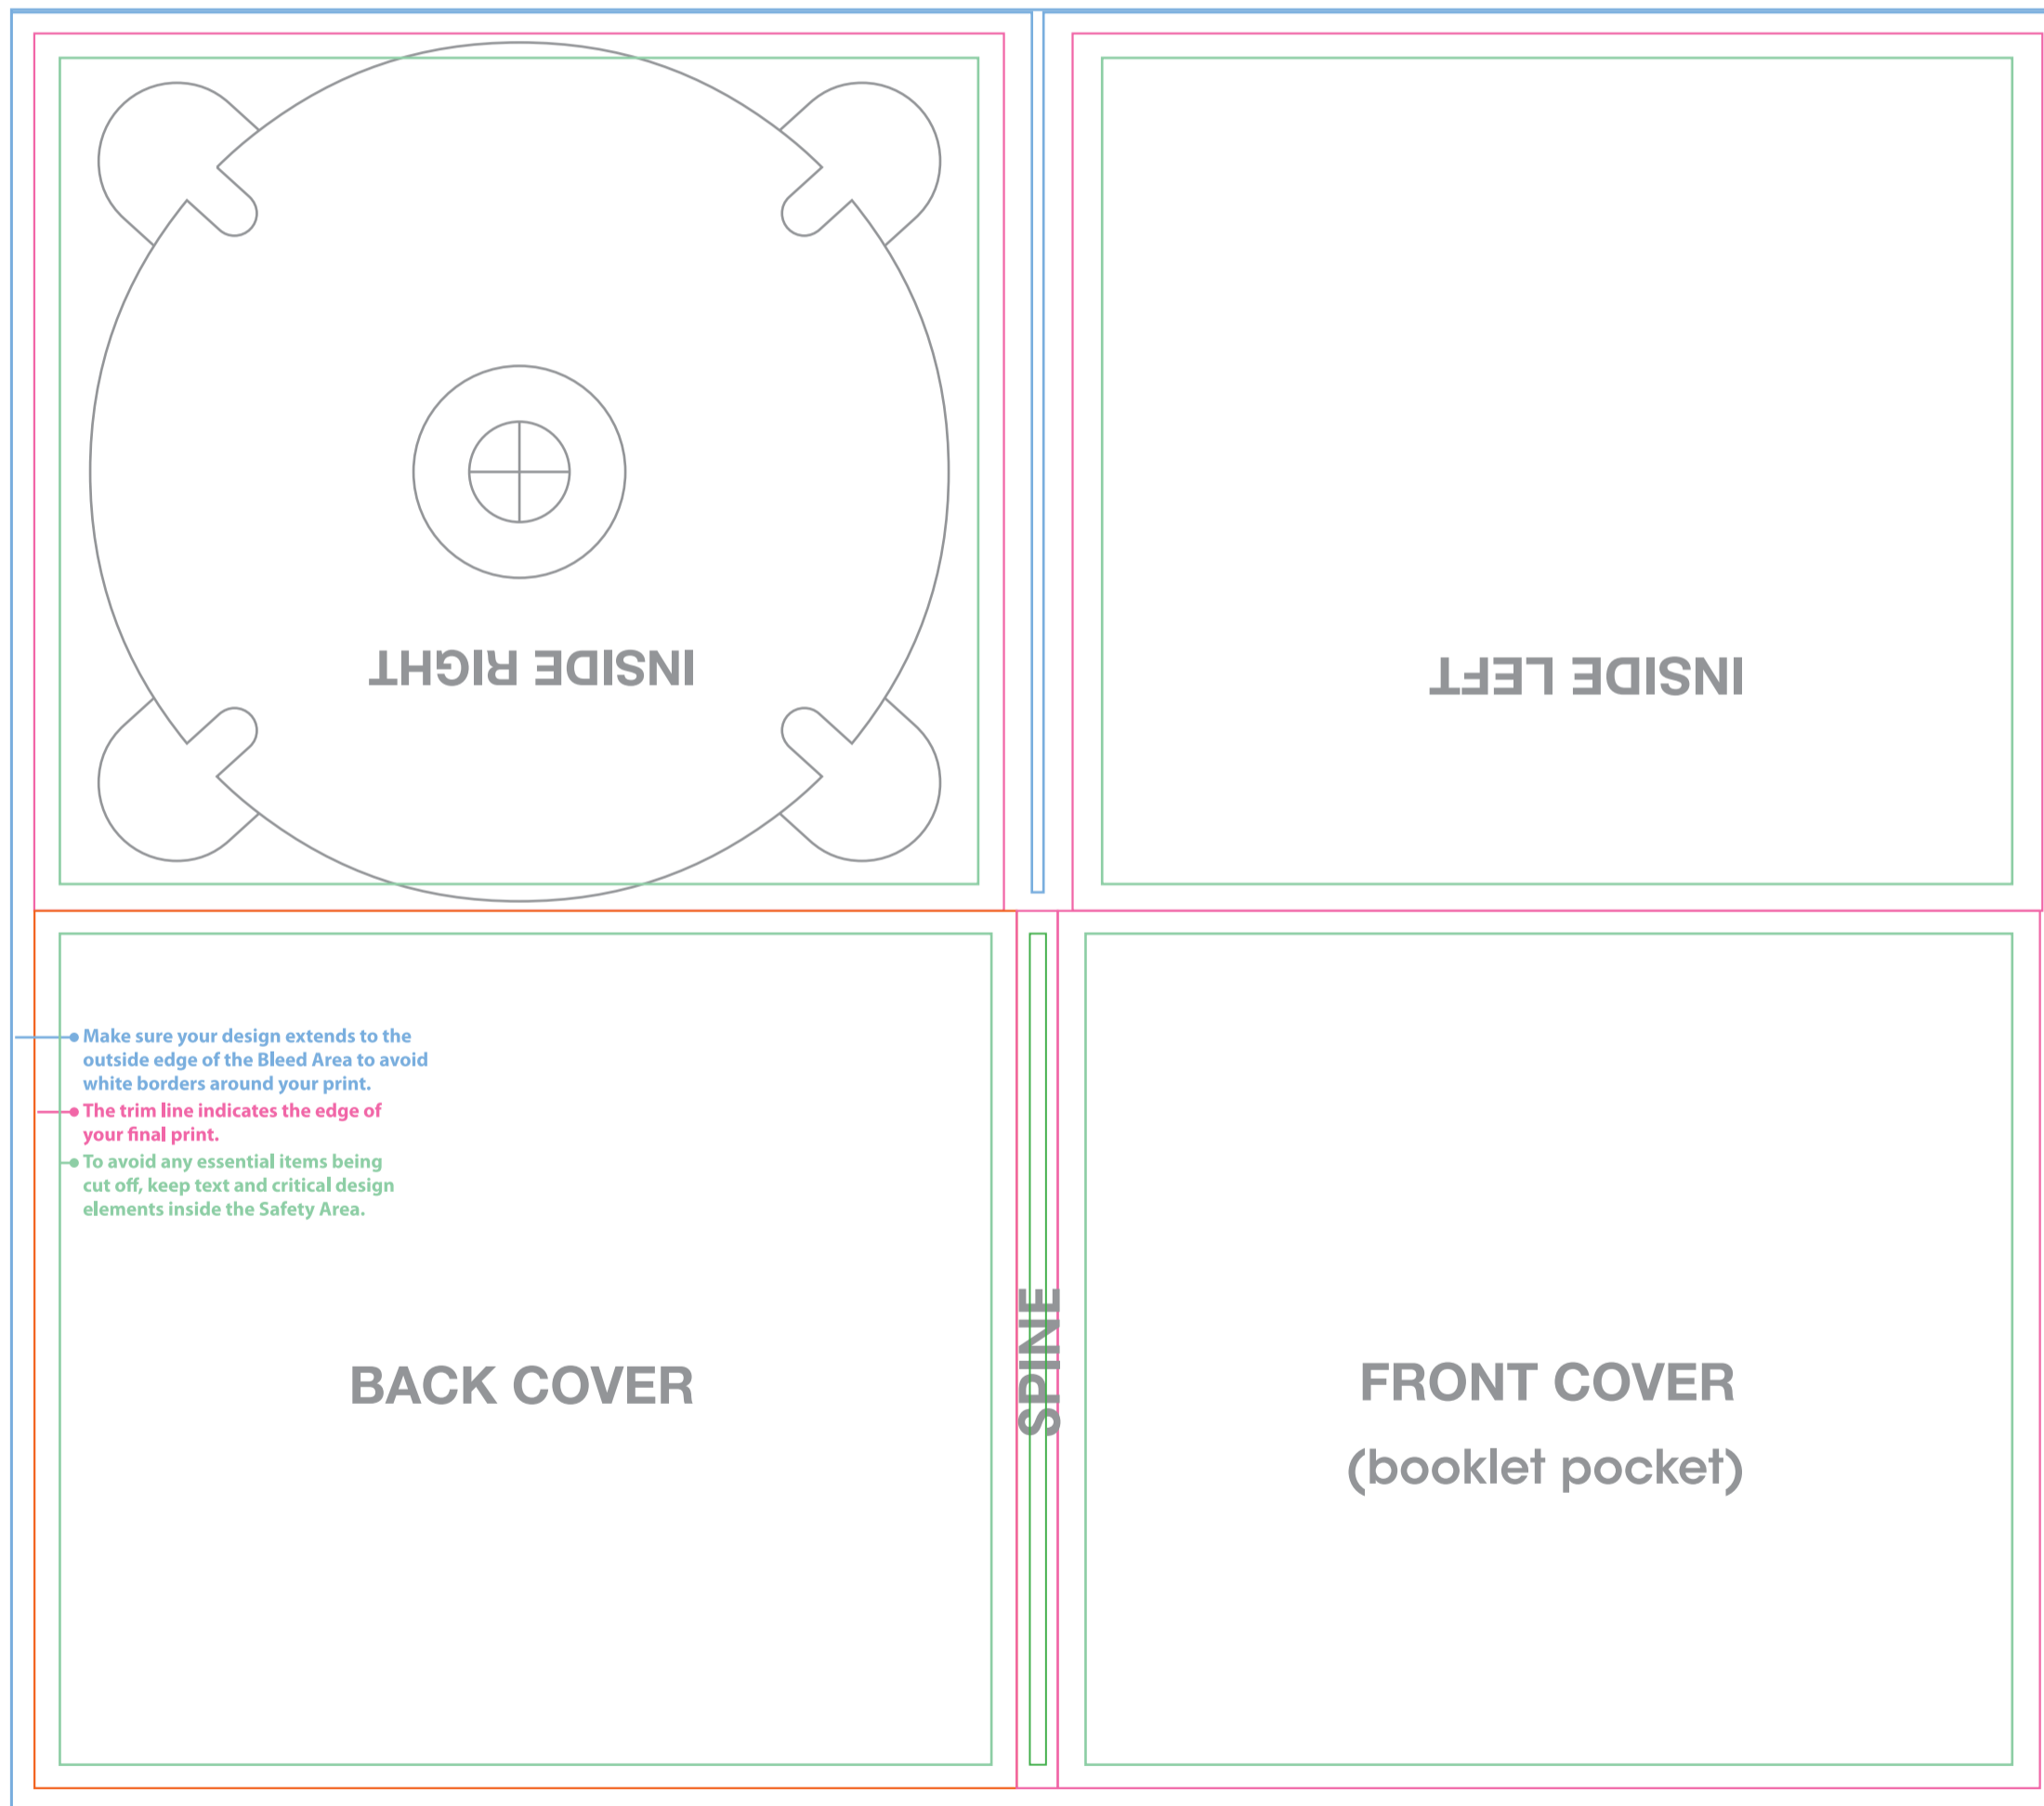

Photoshop users can use this PDF as a design template by rasterizing it in CMYK mode at 300ppi.

Please save Your artwork as PSD or PDF file, mode to CMYK Color and resolution to 300pixels/inch. Make sure the template is on its own layer.

The pink guide shows where the package will be trimmed to final size. The light blue guide show 3mm bleed where needed. The green guide show the type safe area. It is important to include bleed. Printed pieces are cut to size in stacks and do not get cut exactly on the trim lines. Bleed is background image extending beyond the trim line to be cut off. This prevents any blank paper from showing along the cut edges. The same applies to the type safe margins. Any text inside the safety guide will not be cut if the print is cut slightly inside the trim lines. Embed Your pictures in Your artwork and outline texts, we do not accept attached fonts or pictures.

CD/DVD

Booklet 120x120mm (pocket)