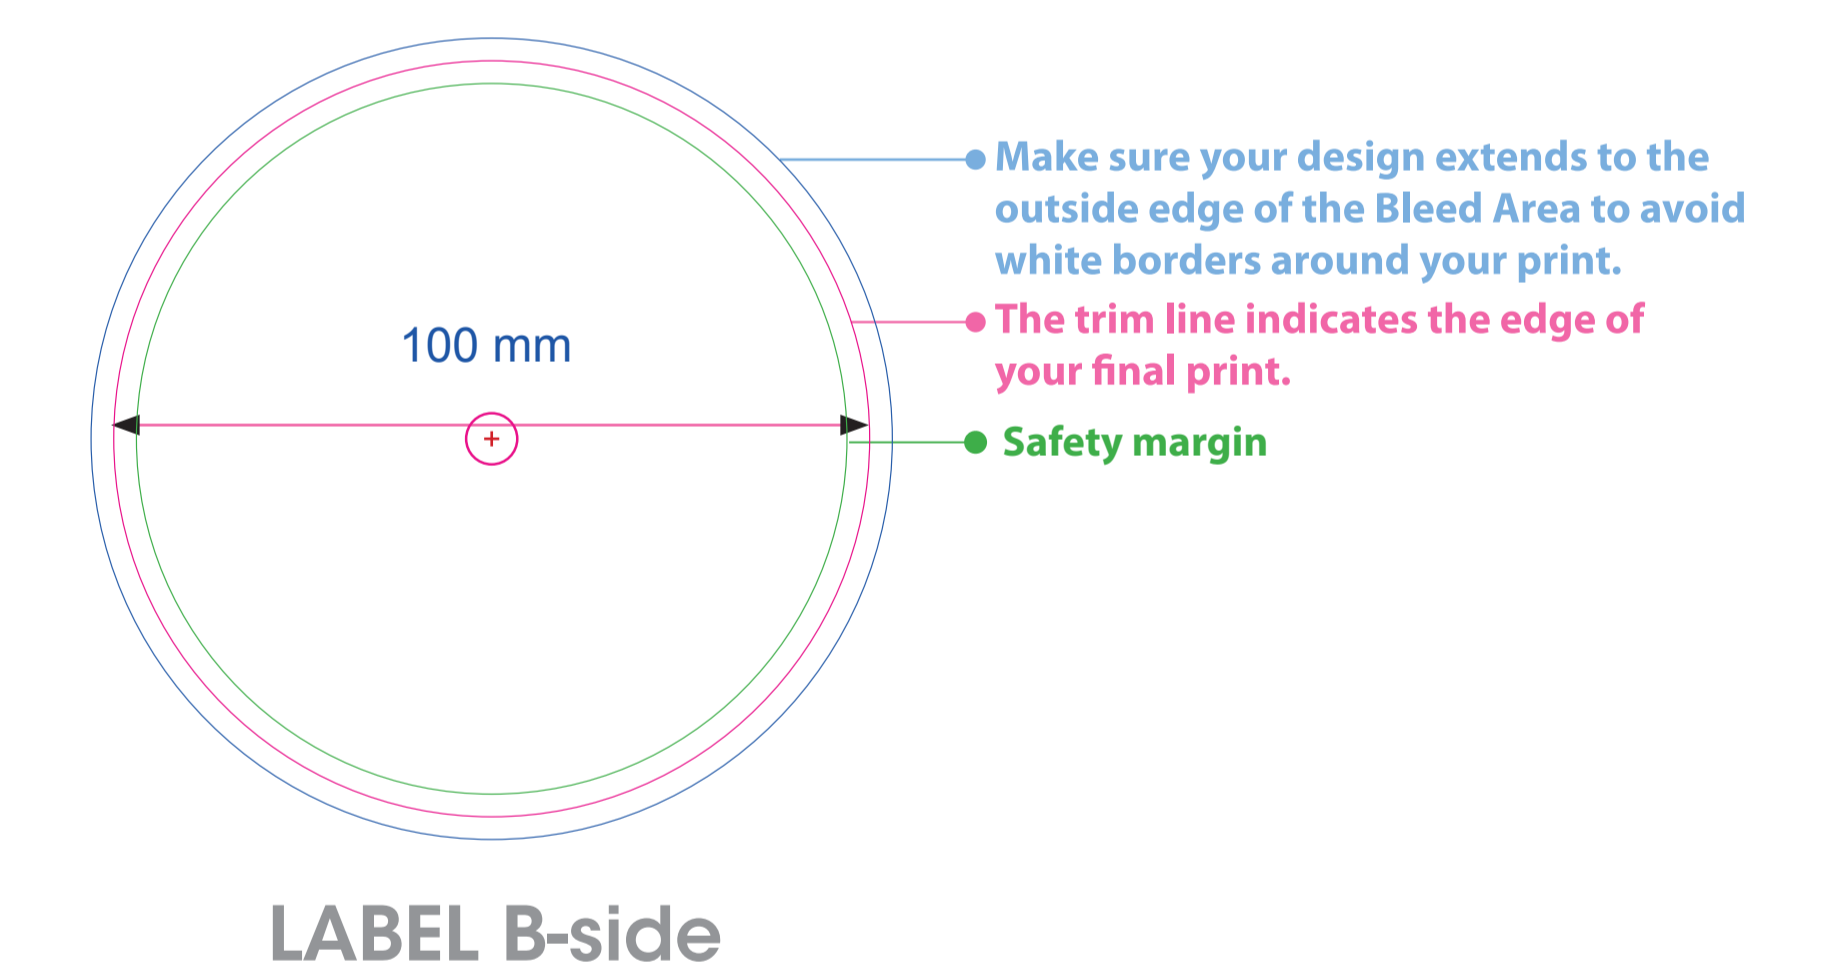

Photoshop users can use this PDF as a design template by rasterizing it in CMYK mode at 300ppi.

Please save Your artwork as PSD or PDF file, mode to CMYK Color and resolution to 300pixels/inch. Make sure the template is on its own layer. The pink guide shows where the package will be trimmed to final size. The light blue guide show 3mm bleed where needed. The green guide show the type safe area. It is important to include bleed. Printed pieces are cut to size in stacks and do not get cut exactly on the trim lines. Bleed is background image extending beyond the trim line to be cut off. This prevents any blank paper from showing along the cut edges. The same applies to the type safe margins. Any text inside the safety guide will not be cut if the print is cut slightly inside the trim lines. Embed Your pictures in Your artwork and outline texts, we do not accept attached fonts or pictures.

VINYL OUTER SLEEVE

4-panel Digisleeve

VINYL INNER SLEEVE