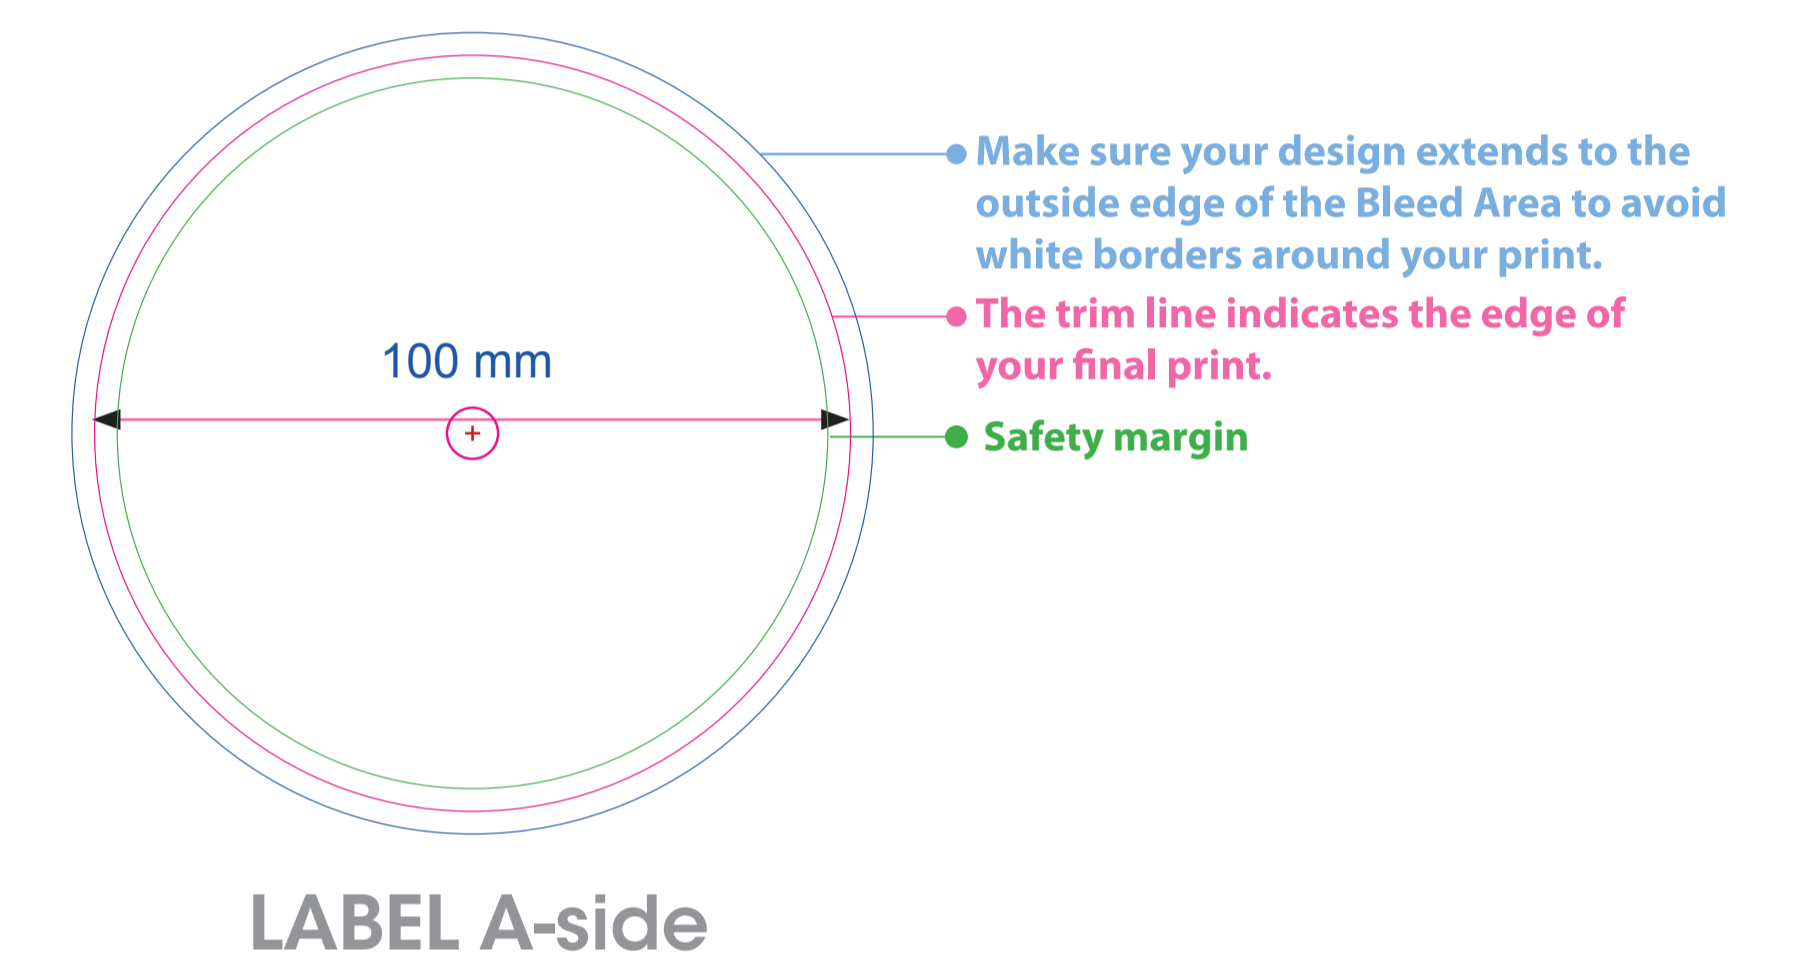

Photoshop users can use this PDF as a design template by rasterizing it in CMYK mode at 300ppi.

Please save Your artwork as PSD or PDF file, mode to CMYK Color and resolution to 300pixels/inch. Make sure the template is on its own layer. The pink guide shows where the package will be trimmed to final size. The light blue guide show 3mm bleed where needed. The green guide show the type safe area. It is important to include bleed. Printed pieces are cut to size in stacks and do not get cut exactly on the trim lines. Bleed is background image extending beyond the trim line to be cut off. This prevents any blank paper from showing along the cut edges. The same applies to the type safe margins. Any text inside the safety guide will not be cut if the print is cut slightly inside the trim lines. Embed Your pictures in Your artwork and outline texts, we do not accept attached fonts or pictures.

VINYL OUTER SLEEVE

4-panel Digisleeve

VINYL INNER SLEEVE